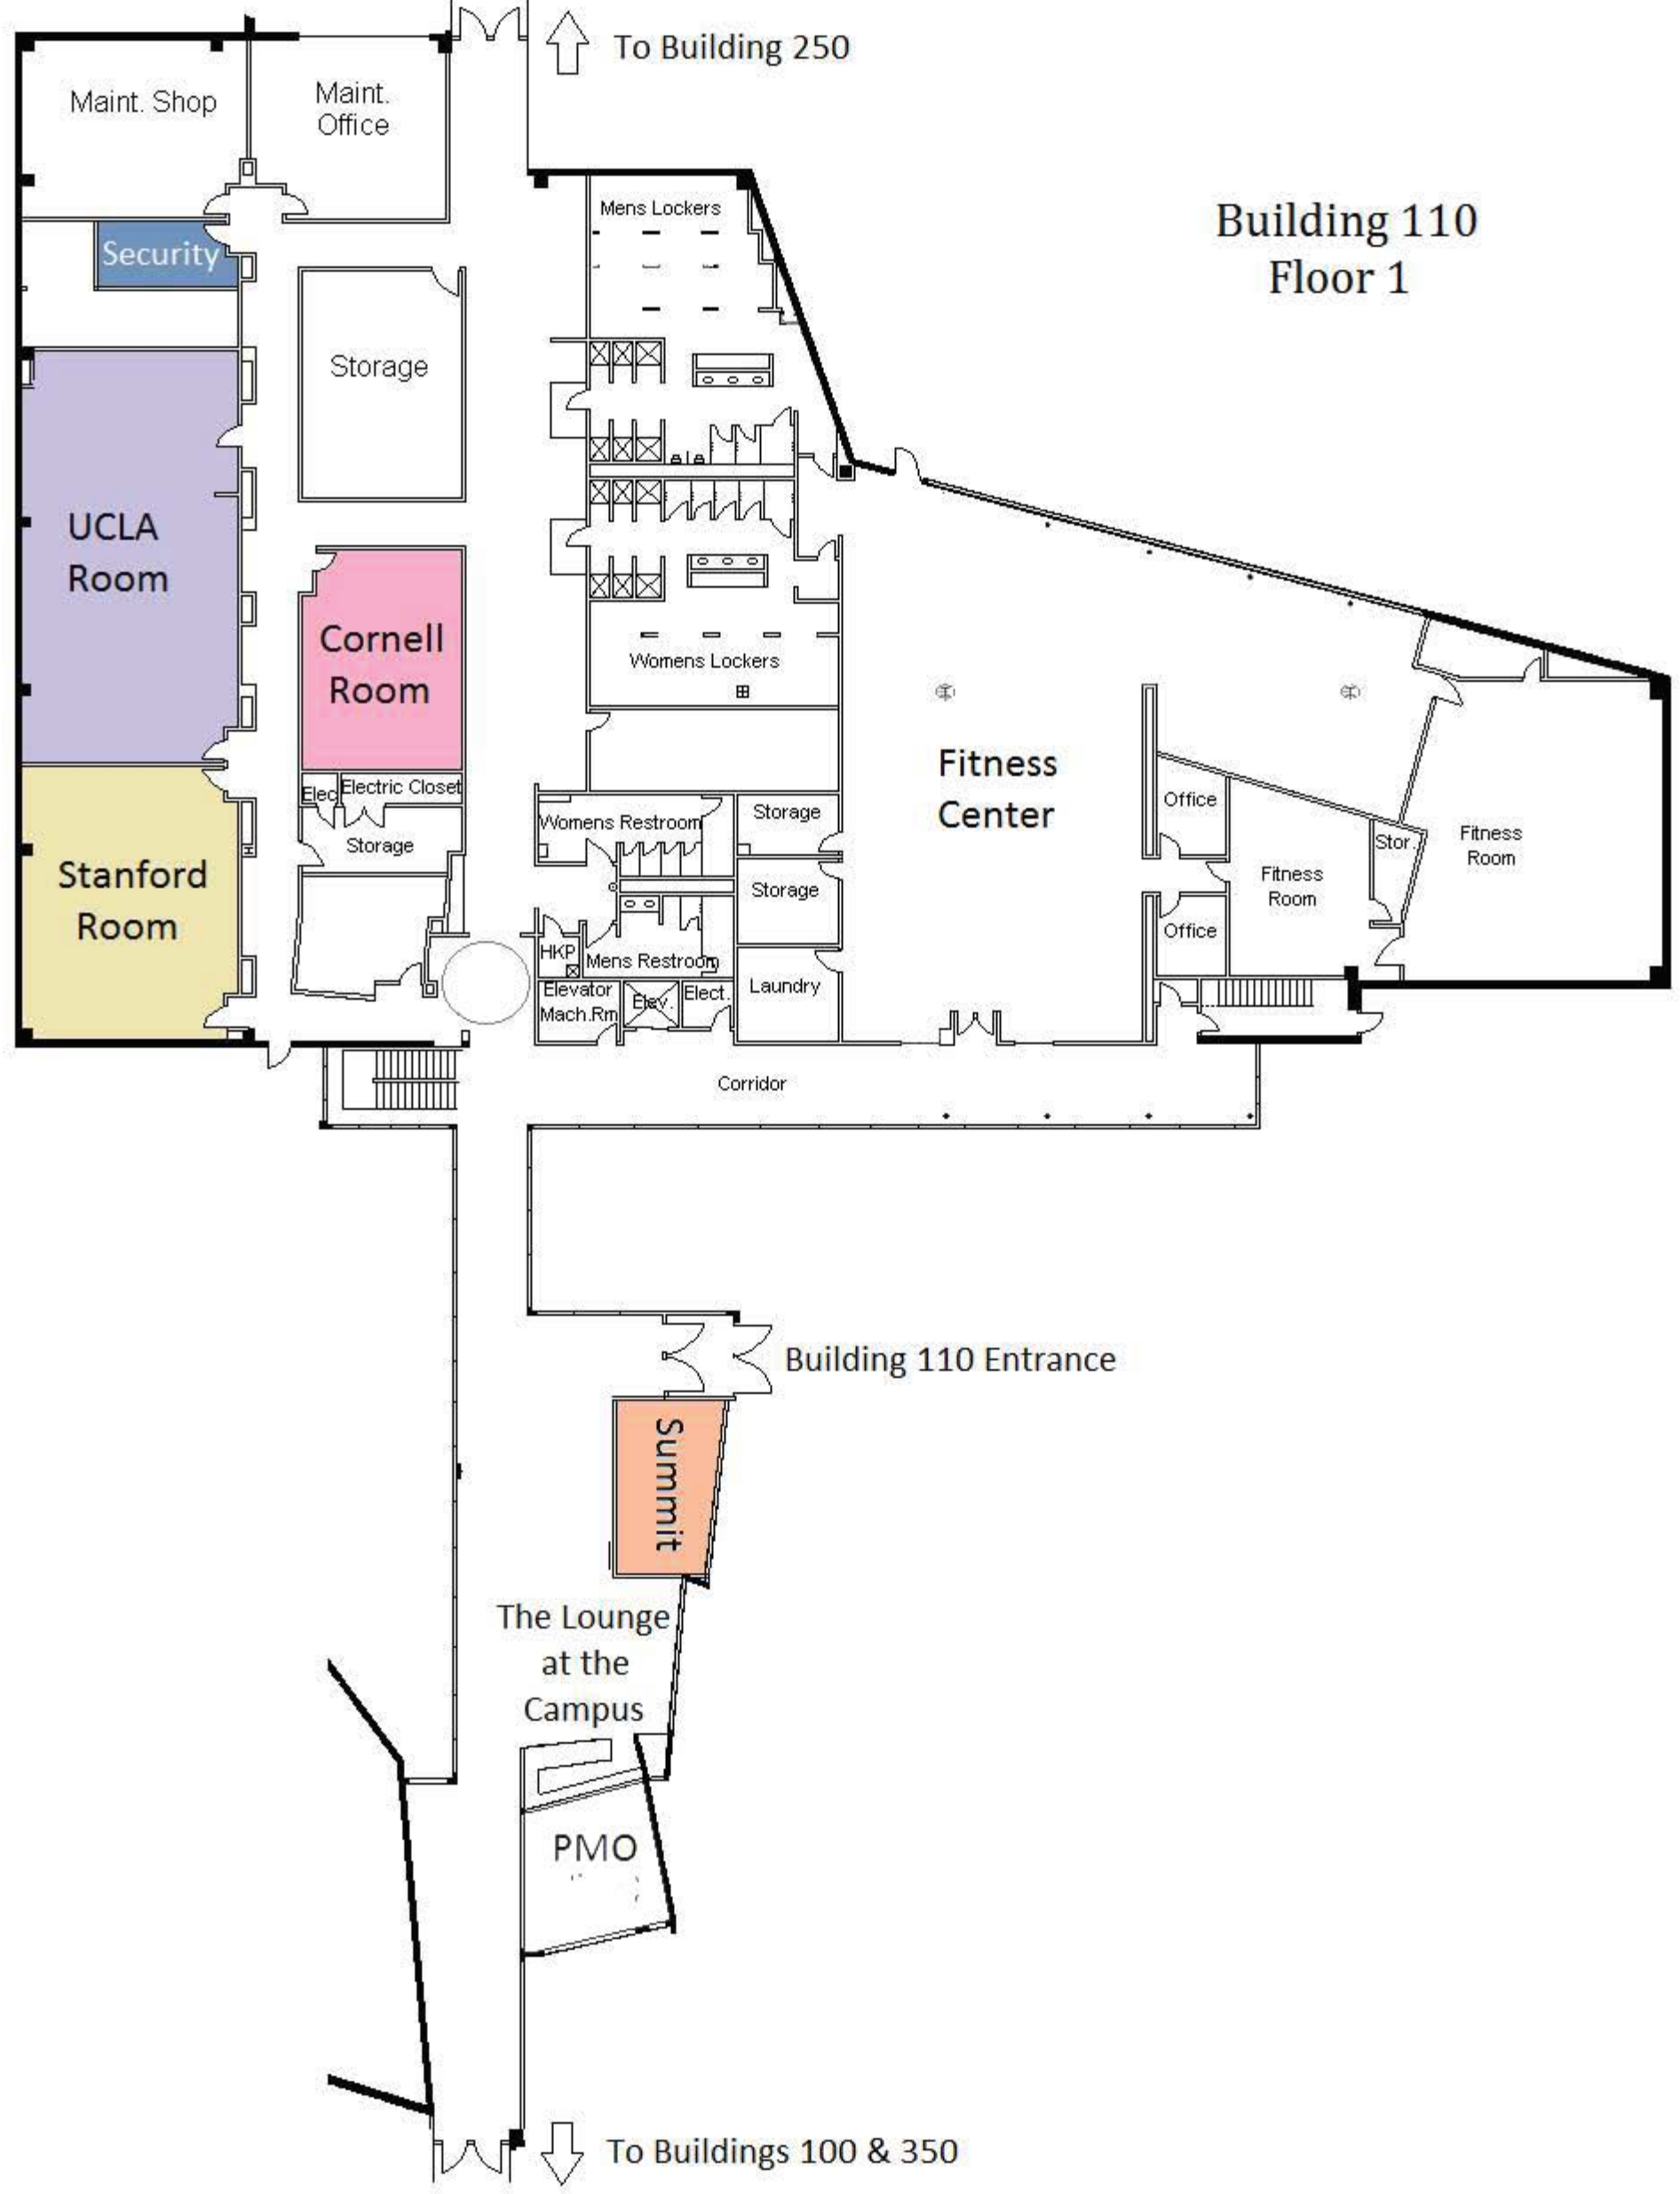

Building 110 Floor 1

To Building 250

To Buildings 100 & 350

Building 110 Entrance

Summit

The Lounge
at the
Campus

PMO

Maint. Shop

Maint.
Office

Security

Storage

UCLA
Room

Cornell
Room

Stanford
Room

Electric Closet

Storage

Mens Lockers

Womens Lockers

Womens Restroom

Mens Restroom

Elevator
Mach. Rm.

Laundry

Corridor

Fitness
Center

Seating

Charles River Room

Nashua Room

Patio Exterior

Stair 1

Stair 2

Dock

Mech.